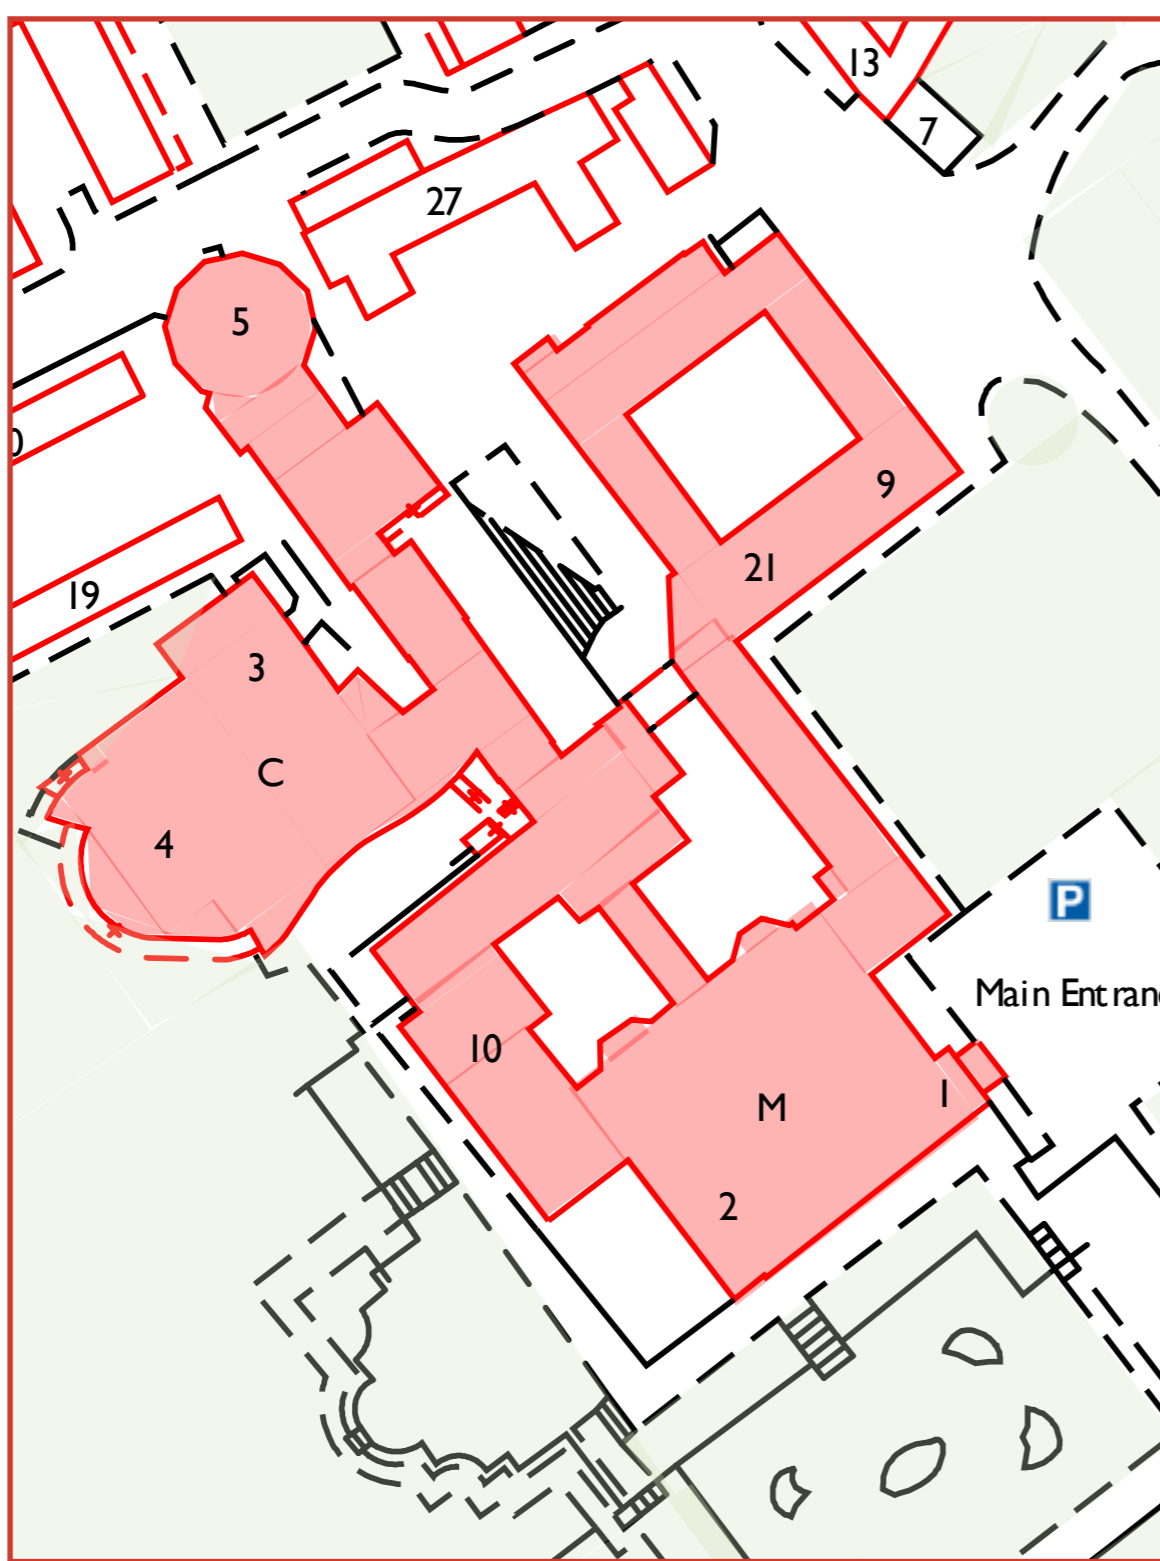

centre map

Key

- 1 Main Reception
- 2 The Wenlock Library
- 3 St Margaret's Chapel
- 4 Theatre and Dance Studio
- 5 Dining Room
- 6 Health and Wellbeing Centre
- 7 Security
- 8 Red House
- 9 Scarborough House
- 10 Atholl House
- 11 Winifred Holtby House
- 12 Cloisters
- 13 Stables
- 14 Carr House
- 15 Gardeners Cottage
- 16 Red House Cottage
- 17 Parkgates
- 18 Covers
- 19 English
- 20 Mathematics
- 21 Science
- 22 Classics
- 23 Art and Technology
- 24 History
- 25 Geography
- 26 Languages
- 27 Music
- 28 Indoor Swimming Pool
- 29 Sports Hall
- 30 Squash Courts
- M Main School Building
- C Centenary Building
- G Pedestrian Gate to Escrick